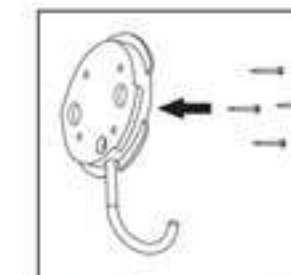

STEP 1/USAGE 1
FIX WITH DOUBLE-FACED CLIP STRIP.