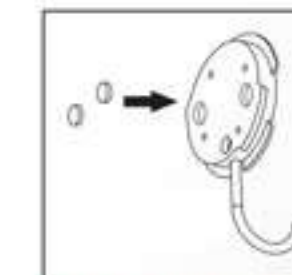

- COLOR SAMPLE:
Reference only, picture can change.

Usage:

STEP 1/USAGE 1
FIX WITH DOUBLE-FACED CLIP STRIP.

STEP 1/USAGE 2
NAIL UP WITH NAILS.

STEP 1/USAGE 3
INSERT THE MAGNET INTO THE HOLE.

STEP 2
PLACE YOUR FAVORITE PICTURE ONTO THE COVER OF ACRYL, THEN COVER IT.

STEP 3
COMPLETE.

- Feature:
Your own picture inserted available.
3 ways to mount on available.

Height AdjUSTER

FOR PICTURE / PAINTING / SHELF / GLASS / GARDENING / SAFETY HOLDING

97

Height Adjuster

Material: Brass + ABS
 Item Nr. 9720F04
 Weight: 45.5 g
 Specification: 19 W*68H*10.5 D mm
 Maximum Loading: 1.2mm/15.0kg, 1.5mm/25.0kg, 2.0mm/35.0kg