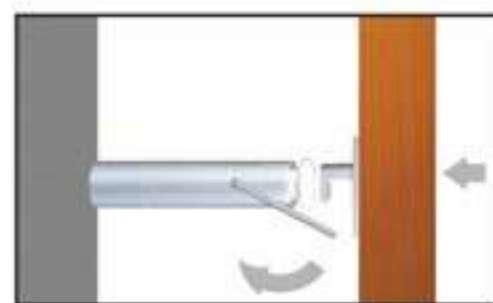

STEP 4:
COMPLETE.

Illustration:

Lock automatically when pushing the door.

Lock the door.

Unlock when re-pushing the door slightly.

My Style Hook

49y
My Style Hook

Material: Acrylate resin + ABS+ magnet+ Iron
Item Nr.4933045
Weight:17 g
Specification:47 W*78 H*7.9 D mm